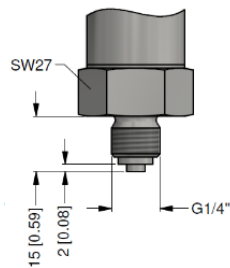

Dimensions (mm / in)

Mechanical connections (dimensions mm / in)

G1/2" EN 837

G1/4" EN 837

1/4" NPT

⇒ metric threads and other versions on request

Accessories

Plug-on Display PA 430

Functional range

- ▶ free scalable display
- ▶ switch mode, hysteresis, parameterizable deceleration of the contacts
- ▶ display 330 ° rotatable
- ▶ connector 300 ° rotatable
- ▶ no external power supply necessary

Product characteristics

- ▶ plug-on display for pressure transmitter with output signal: 4 ... 20 mA / 2-wire or 0 ... 10 V / 3-wire
- ▶ 4-digit LED display

Optional versions

- ▶ IS-version
- ▶ 1 or 2 programmable contacts