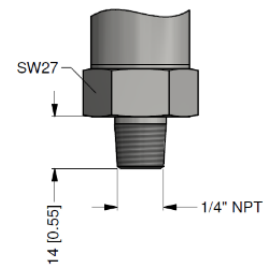

Dimensions (mm / in)

Mechanical connections (dimensions mm / in)

G1/2" EN 837

G1/4" EN 837

1/4" NPT

⇒ metric threads and other versions on request

Accessories

Plug-on Display PA 430

Functional range

- ▶ free scalable display
- ▶ switch mode, hysteresis, parameterizable deceleration of the contacts
- ▶ display 330 ° rotatable
- ▶ connector 300 ° rotatable
- ▶ no external power supply necessary

Product characteristics

- ▶ plug-on display for pressure transmitter with output signal: 4 ... 20 mA / 2-wire or 0 ... 10 V / 3-wire
- ▶ 4-digit LED display

Optional versions

- ▶ IS-version
- ▶ 1 or 2 programmable contacts