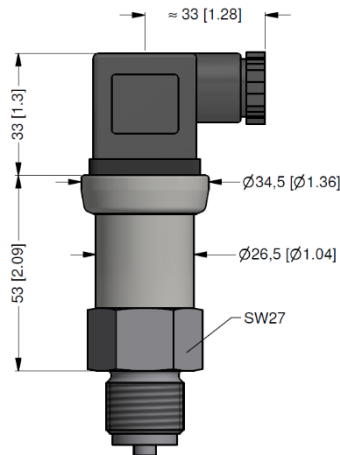

Dimensions (mm / in)

Mechanical connections (dimensions mm / in)

G1/2" EN 837

G1/4" EN 837

1/4" NPT

⇒ metric threads and other versions on request

Accessories

Plug-on Display PA 430

Functional range

- ▶ free scalable display
- ▶ switch mode, hysteresis, parameterizable deceleration of the contacts
- ▶ display 330 ° rotatable
- ▶ connector 300 ° rotatable
- ▶ no external power supply necessary

Product characteristics

- ▶ plug-on display for pressure transmitter with output signal: 4 ... 20 mA / 2-wire or 0 ... 10 V / 3-wire
- ▶ 4-digit LED display

Optional versions

- ▶ IS-version
- ▶ 1 or 2 programmable contacts