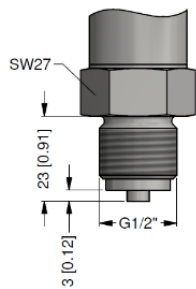

Dimensions (mm / in)

Mechanical connections (dimensions mm / in)

G1/2" EN 837

G1/4" EN 837

1/4" NPT

⇒ metric threads and other versions on request

Accessories

Plug-on Display PA 430

Functional range

- ▶ free scalable display
- ▶ switch mode, hysteresis, parameterizable deceleration of the contacts
- ▶ display 330 ° rotatable
- ▶ connector 300 ° rotatable
- ▶ no external power supply necessary

Product characteristics

- ▶ plug-on display for pressure transmitter with output signal: 4 ... 20 mA / 2-wire or 0 ... 10 V / 3-wire
- ▶ 4-digit LED display

Optional versions

- ▶ IS-version
- ▶ 1 or 2 programmable contacts